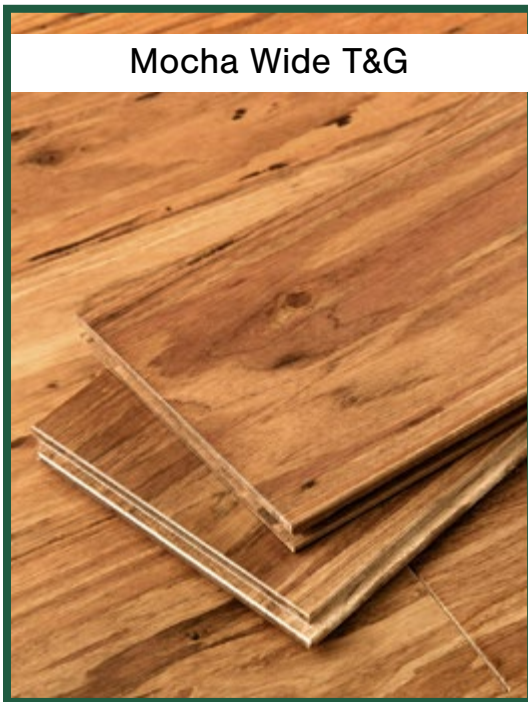

MOCHA

Fossilized® Eucalyptus Flooring

A floor rich in character, Mocha Fossilized® eucalyptus mimics the beauty of tigerwood flooring with bold, lustrous strokes of chocolate-brown tones. The flooring's expressive palette features a tight, swirling grain and exotic knots, creating an attention-grabbing backdrop to any room. A popular pick for interior designers and style-conscious homeowners, Mocha eucalyptus flooring will give your room that wow-factor you've been looking for.

Canadian Distributor for all
Cali Bamboo products.
www.Bamboo-Design.ca

MOCHA

Fossilized® Eucalyptus Flooring

Mocha Wide T&G

Model #	7007007500
Grain	Fossilized® Strand Eucalyptus
Plank Length	48 inches
Plank Width	5-1/8 inches
Plank Thickness	9/16 inch
Sqft./Box	27.3 sqft.
Milling	Tongue-and-Groove
Installation Method	Glue or Nail
Finish	10 Coat Durability Sealing System
Janka Hardness	3273 lbs. to 4141 lbs.
Sound Rating	IIC 65/STC 62 (with Cali Complete) IIC 58/STC 53 (with cork underlayment)
Indoor Air Quality	Low Emitting VOC & Prop 65 Compliant. Test Results Available upon Request.
Residential Warranty	50 Years
Commercial Warranty	15 Years
LEED Points	EQc4.3 MRc6** MRc7, FSC® available upon request*
Fire Rating	Class I Interior
Certification	FloorScore Certified